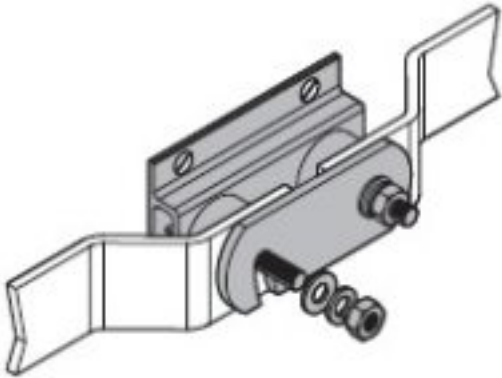

LK004

LK004-SWAN-NECK LINK

Technical

Name	Earth bar accessories
Material	Copper earth bar
Standards	BS 7430
Height (m)	36
Length (mm)	400
Width (mm)	50
Weight (kg)	0.42